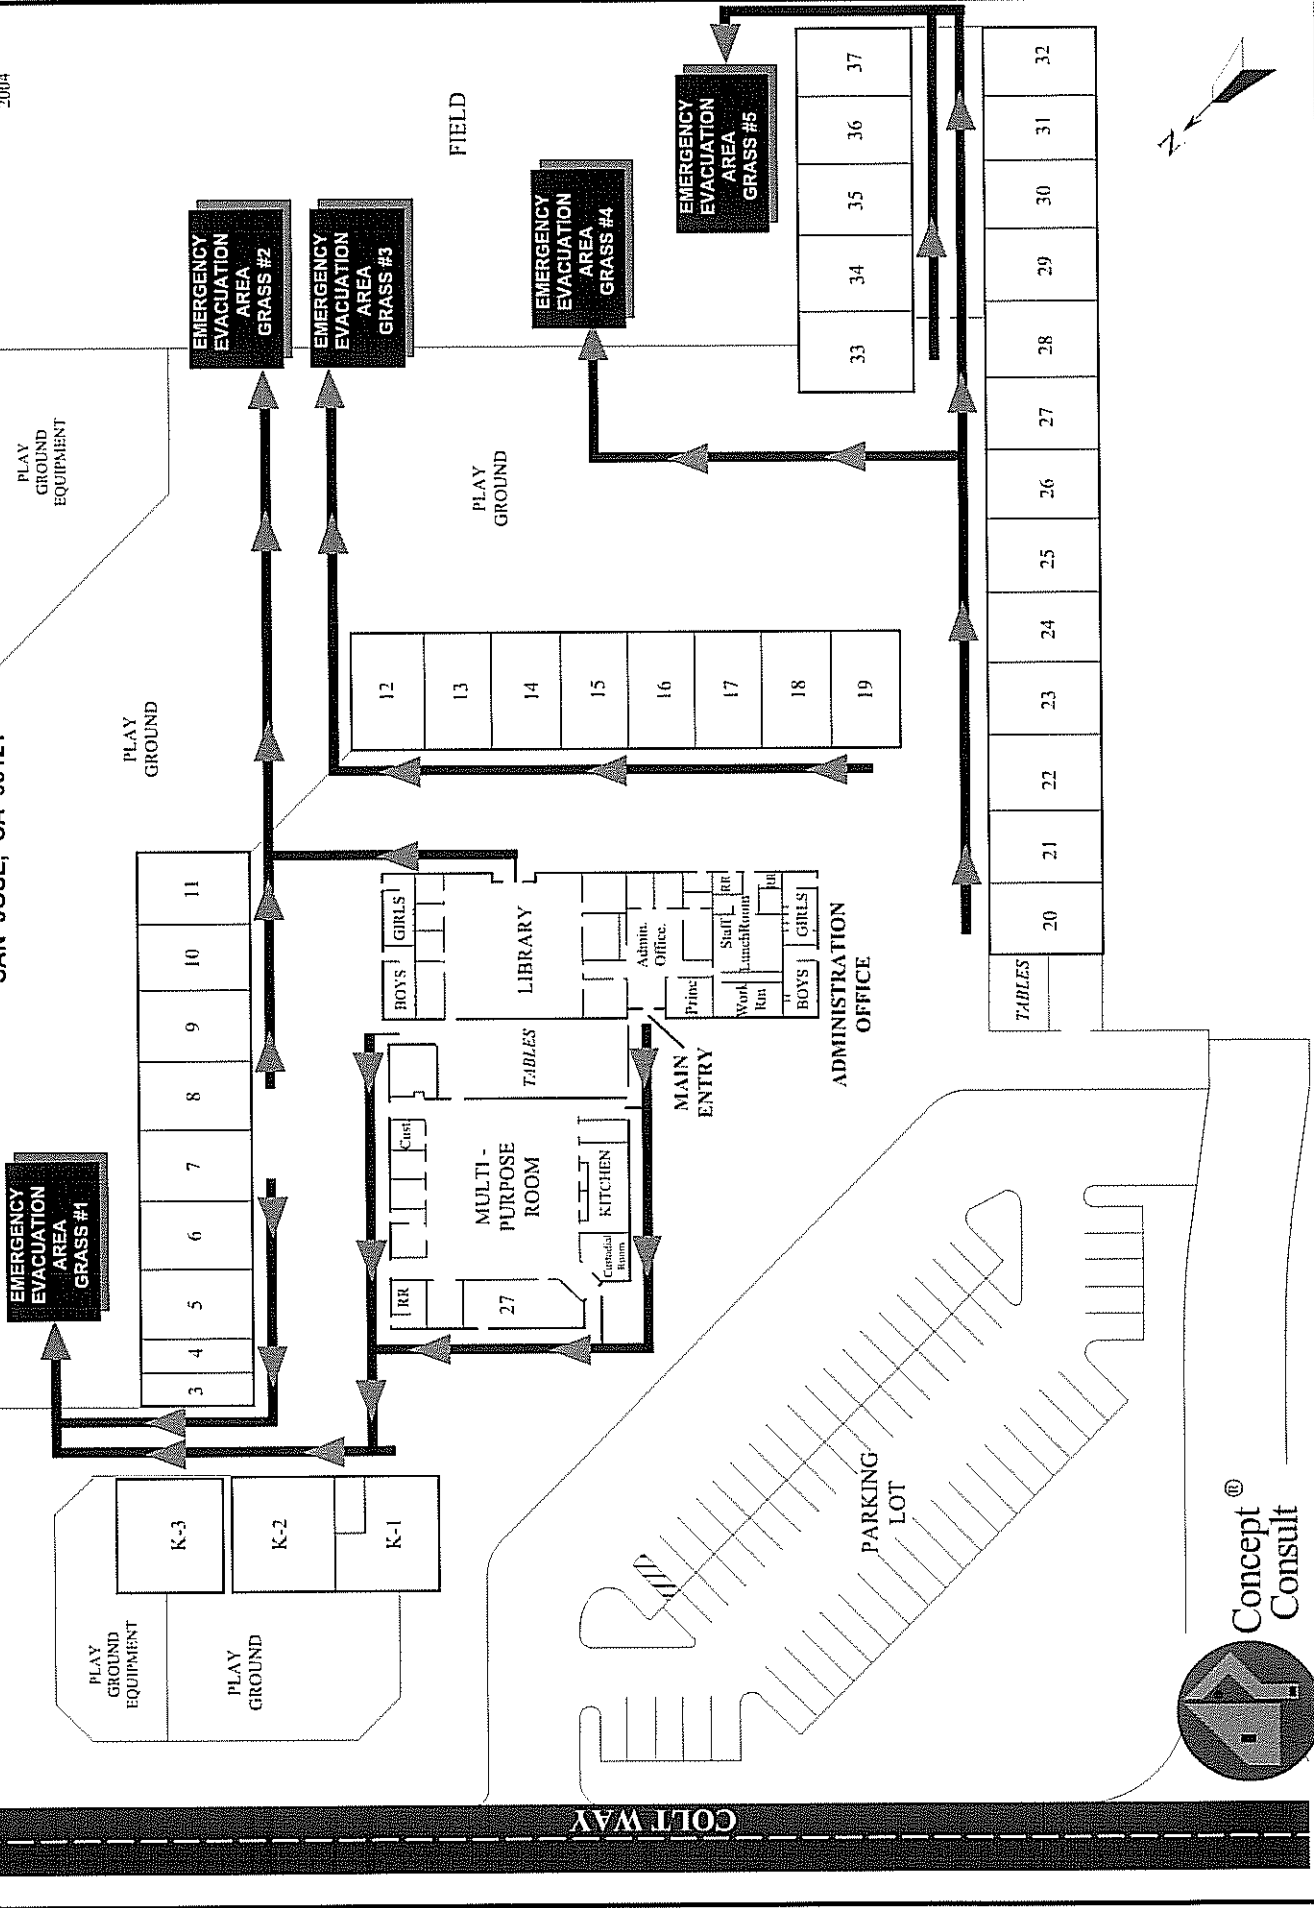

EMERGENCY EVACUATION MAP

DOVE HILL ELEMENTARY SCHOOL

460 COLT WAY,
SAN JOSE, CA 95121

DECEMBER
2004

Concept[®]
Consult